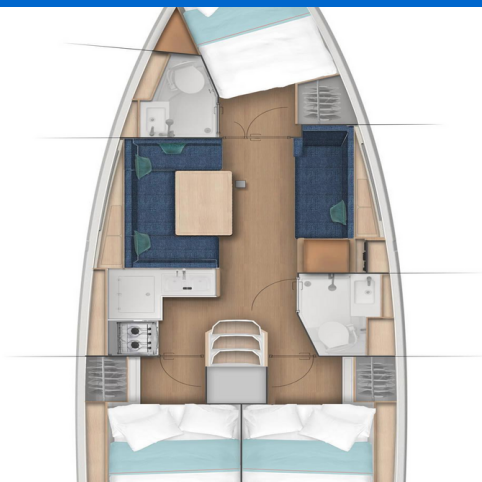

# SUN ODYSSEY 380

Bright Elli (2022)

Sailing yacht Sun Odyssey 380 Bright Elli, built in 2022 is anchored in the **ACI Marina Trogir, Split region, Croatia**. It has **3 cabins**, can accommodate **6 + 1 people** and has **2 toilets**. Bed linen and kitchen equipment are included in the price.

**Bright Elli**

Production year

**2022**

Length

**37 ft**

Cabins

**3**

Berths