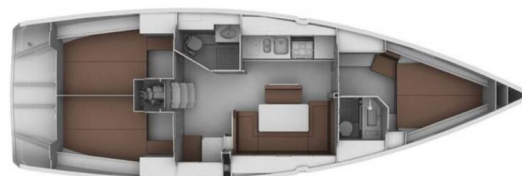

BAVARIA CRUISER 40 S

Atlantica (2013)

Sailing yacht Bavaria Cruiser 40 S Atlantica, built in 2013 is anchored in the **Palma de Mallorca, La Lonja, Balearic Islands, Spain**. It has **3 cabins**, can accommodate **6 people** and has **2 toilets**. Bed linen and kitchen equipment are included in the price.