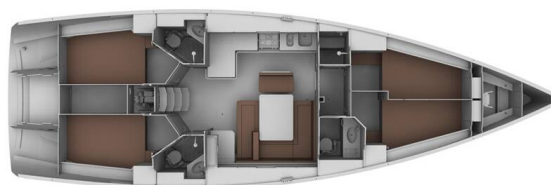

BAVARIA CRUISER 45

Alena (2013)

Sailing yacht **Bavaria Cruiser 45 Alena**, built in **2013** is anchored in the **Palma de Mallorca, La Lonja, Balearic Islands, Spain**. It has **4 cabins**, can accommodate **8 people** and has **3 toilets**. Bed linen and kitchen equipment are included in the price.