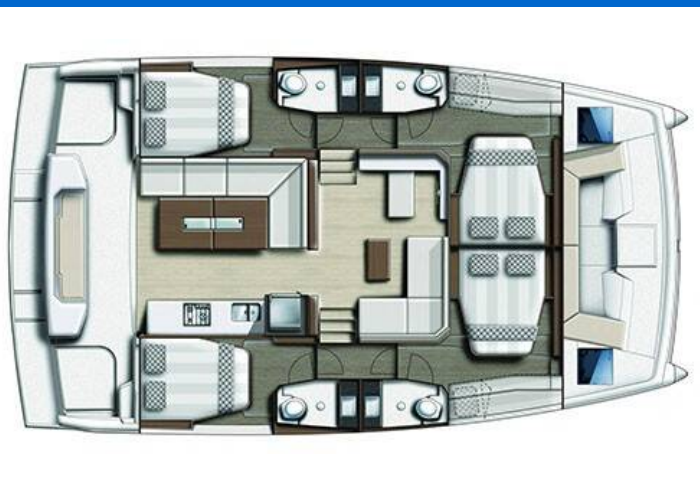

# BALI CATSPACE

Time Out (2022)

Catamaran **Bali Catspace Time Out**, built in **2022** is anchored in the **Marmaris, Netsel Marina, Aegean, Turkey**. It has **4 cabins**, can accommodate **8 + 2 people** and has **4 toilets**. Bed linen and kitchen equipment are included in the price.

**Time Out**

Production year

**2022**

Length

**40 ft**

Cabins

**4**

Berths