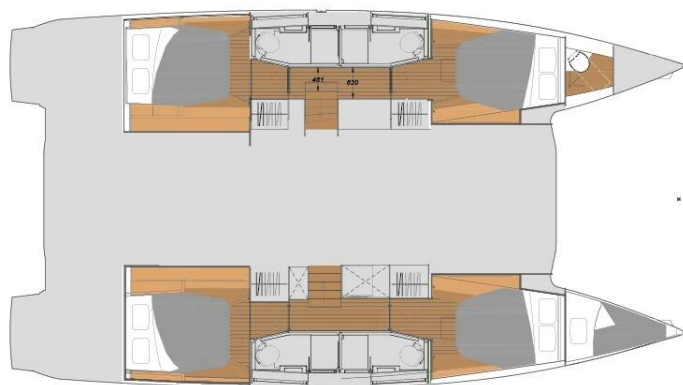

FOUNTAINÉ PAJOT ELBA 45

La Grange (2022)

Catamaran Fountaine Pajot Elba 45 La Grange, built in 2022 is anchored in the **Marina Zadar (ex. Tankerkomerc), Zadar region, Croatia**. It has **4 + 1 cabins**, can accommodate **8 + 1 people** and has **5 toilets**. Bed linen and kitchen equipment are included in the price.

YACHT SPECIFICATIONS

Yacht Base

**Marina Zadar (ex. Tankerkomerc),
Croatia**

Yacht ID

3848

Brands

Fountaine Pajot

Yacht name

La Grange

Production year

2022

Length

44 ft

Cabins

4 + 1

Berths

8 + 1

Max Persons

9

WC

5

Engine

2 x 60 HP

Fuel tank

470 l

WEBSITE

www.plujeme.cz

PHONE

+420 720 755 085

MOBILE

+420 777 170 276

E-MAIL

info@plujeme.cz

PLUJEME RÁDI S.R.O.

Dlouhá 730/35, 11000 Praha 1 – Staré Město, Czech Republic