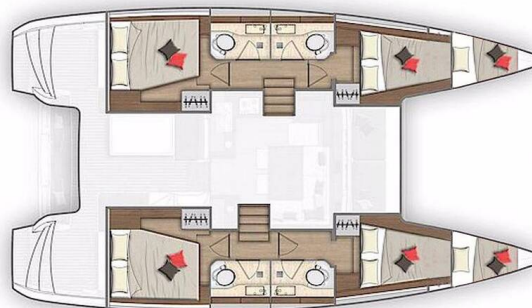

# LAGOON 40

You (2022)

**Catamaran Lagoon 40 You**, built in **2022** is anchored in the **Marina Kornati, Biograd, Zadar region, Croatia**. It has **4 + 2 cabins**, can accommodate **8 + 2 + 2 people** and has **4 toilets**. Bed linen and kitchen equipment are included in the price.

**You**

Production year

**2022**

Length

**39 ft**

Cabins

**4 + 2**

Berths