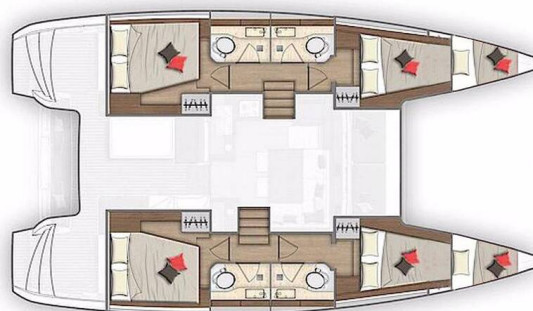

LAGOON 40

You (2022)

Catamaran Lagoon 40 You, built in **2022** is anchored in the **Marina Kornati, Biograd, Zadar region, Croatia**. It has **4 + 2 cabins**, can accommodate **8 + 2 + 2 people** and has **4 toilets**. Bed linen and kitchen equipment are included in the price.

You

Production year

2022

Length

39 ft

Cabins

4 + 2

Berths