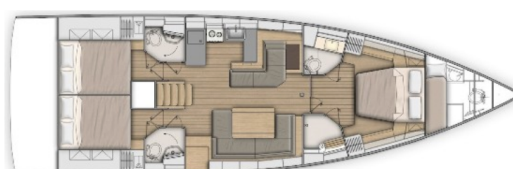

# OCEANIS 51.1 OW

Dodo (2022)

Sailing yacht Oceanis 51.1OW Dodo, built in 2022 is anchored in the Sukosan, D-Marin Dalmacija Marina, Zadar region, Croatia. It has 3 cabins, can accommodate 6 + 2 people and has 3 + 1 toilets. Bed linen and kitchen equipment are included in the price.

**Dodo**

Production year

**2022**

Length

**52 ft**

Cabins

**3**

Berths