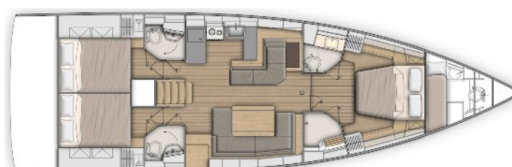

OCEANIS 51.1 OW

Dodo (2022)

Sailing yacht Oceanis 51.1OW Dodo, built in 2022 is anchored in the Sukosan, D-Marin Dalmacija Marina, Zadar region, Croatia. It has 3 cabins, can accommodate 6 + 2 people and has 3 + 1 toilets. Bed linen and kitchen equipment are included in the price.

Dodo

Production year

2022

Length

52 ft

Cabins

3

Berths