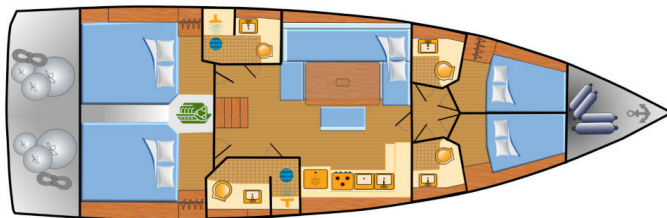

DUFOUR 470

Asterix (2023)

Sailing yacht Dufour 470 Asterix, built in 2023 is anchored in the Marina Punat, Krk, Kvarner, Croatia. It has 4 cabins, can accommodate 8 + 2 people and has 4 toilets. Bed linen and kitchen equipment are included in the price.