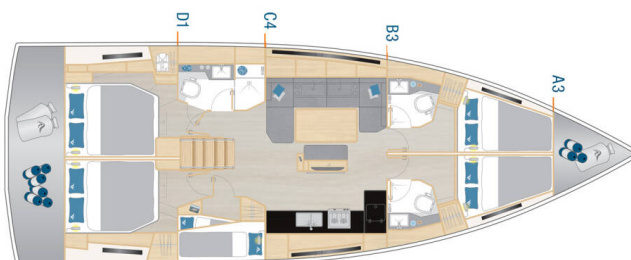

HANSE 460

Alexej (2022)

Sailing yacht Hanse 460 Alexej, built in 2022 is anchored in the Marina Kornati, Biograd, Zadar region, Croatia. It has 5 cabins, can accommodate 10 + 2 people and has 3 toilets. Bed linen and kitchen equipment are included in the price.

Alexej

Production year

2022

Length

48 ft

Cabins

5

Berths