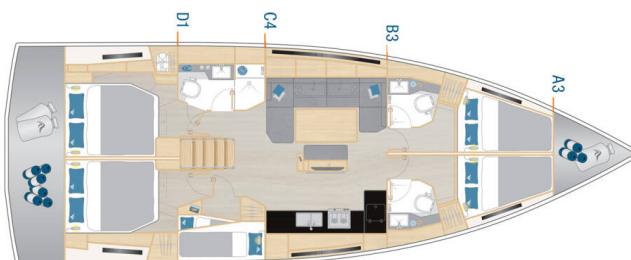

# HANSE 460

Alexej (2022)

Sailing yacht Hanse 460 Alexej, built in 2022 is anchored in the Marina Kornati, Biograd, Zadar region, Croatia. It has 5 cabins, can accommodate 10 + 2 people and has 3 toilets. Bed linen and kitchen equipment are included in the price.

**Alexej**

Production year

**2022**

Length

**48 ft**

Cabins

**5**

Berths