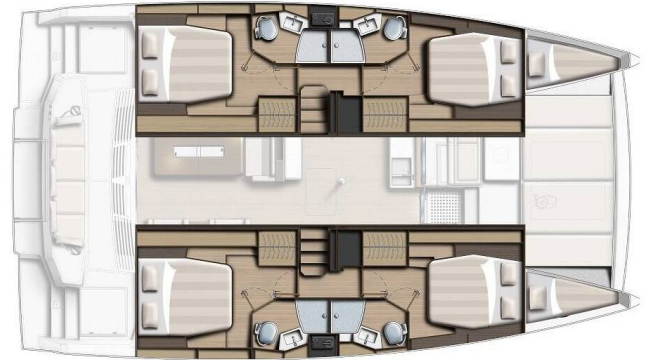

BALI 4.4

James Webb (2022)

Catamaran Bali 4.4 James Webb, built in 2022 is anchored in the Trogir, Marina Trogir (ex.SCT), Split region, Croatia. It has 4 + 2 cabins, can accommodate 8 + 2 + 2 people and has 4 toilets. Bed linen and kitchen equipment are included in the price.

YACHT SPECIFICATIONS

Yacht Base	Yacht ID	Brands
Trogir, Marina Trogir (ex.SCT), Croatia	3814	Catana
Yacht name	Production year	Length
James Webb	2022	44 ft
Cabins	Berths	Max Persons
4 + 2	8 + 2 + 2	12
WC	Engine	Fuel tank
4	2 x 57 HP	800 l