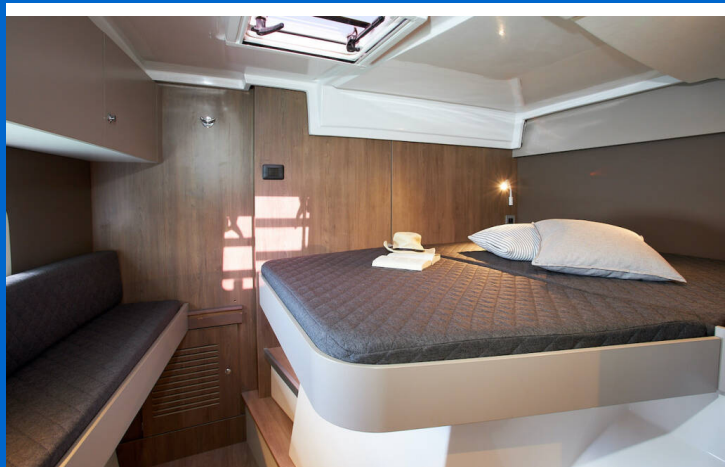

# BALI CATSPACE

Meme (2022)

Catamaran **Bali Catspace Meme**, built in **2022** is anchored in the **Marina Kastela, Split region, Croatia**. It has **4 cabins**, can accommodate **8 + 1 people** and has **4 toilets**. Bed linen and kitchen equipment are included in the price.