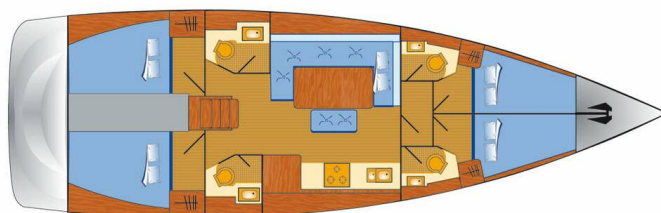

DUFOUR 460 GL

Harvey (2017)

Sailing yacht Dufour 460 GL Harvey, built in 2017 is anchored in the Marina Punat, Krk, Kvarner, Croatia. It has 4 cabins, can accommodate 8 + 2 people and has 4 toilets. Bed linen and kitchen equipment are included in the price.