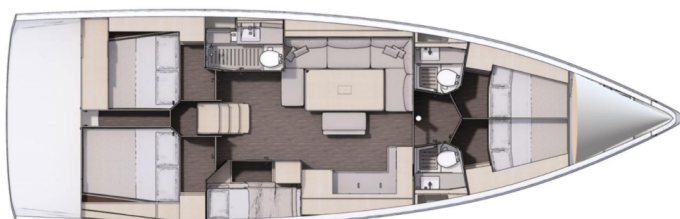

DUFOUR 470

Shooting Star (2022)

Sailing yacht Dufour 470 Shooting Star, built in 2022 is anchored in the ACI Marina Vodice, Šibenik region, Croatia. It has 5 cabins, can accommodate 10 + 2 people and has 3 toilets. Bed linen and kitchen equipment are included in the price.

Shooting Star

Production year

2022

Length

49 ft

Cabins

5

Berths