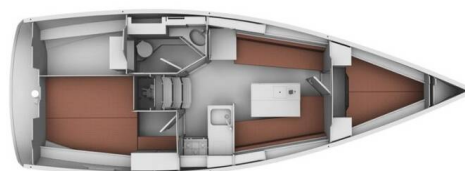

BAVARIA CRUISER 32

Sax (2014)

Sailing yacht **Bavaria Cruiser 32 Sax**, built in **2014** is anchored in the **ACI Marina Trogir, Split region, Croatia**. It has **2 cabins**, can accommodate **4 + 2 people** and has **1 toilets**. Bed linen and kitchen equipment are included in the price.

Sax

Production year

2014

Length

33 ft

Cabins

2

Berths