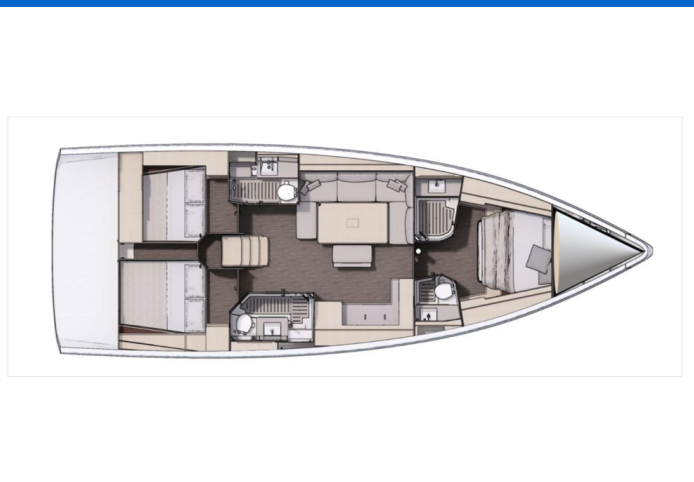

DUFOUR 470

Jolie (2022)

Sailing yacht Dufour 470 Jolie, built in 2022 is anchored in the Marina Šangulin, Biograd, Zadar region, Croatia. It has 3 cabins, can accommodate 6 + 2 people and has 3 toilets. Bed linen and kitchen equipment are included in the price.

Jolie

Production year

2022

Length

49 ft

Cabins

3

Berths