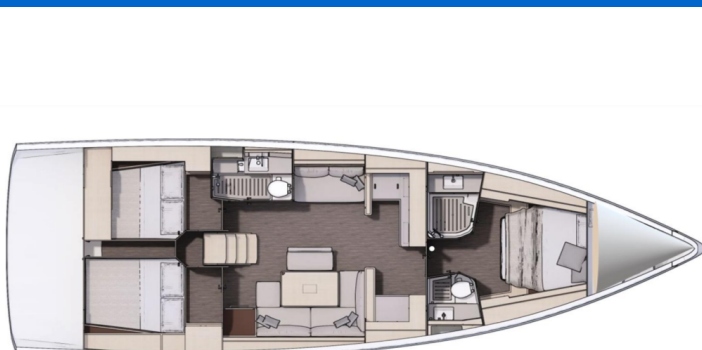

# DUFOUR 470

Stargate (2022)

Sailing yacht Dufour 470 Stargate, built in 2022 is anchored in the **Sukosan, D-Marin Dalmacija Marina, Zadar region, Croatia**. It has **3 cabins**, can accommodate **6 + 2 people** and has **2 toilets**. Bed linen and kitchen equipment are included in the price.

**Stargate**

Production year

**2022**

Length

**49 ft**

Cabins

**3**

Berths