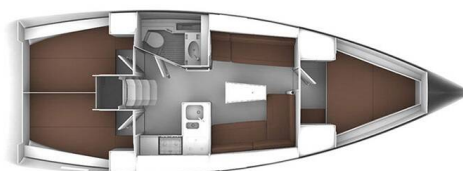

BAVARIA CRUISER 37

Evala (2022)

Sailing yacht Bavaria Cruiser 37 Evala, built in 2022 is anchored in the **ACI Marina Split, Split region, Croatia**. It has **3 cabins**, can accommodate **6 + 1 people** and has **1 toilets**. Bed linen and kitchen equipment are included in the price.