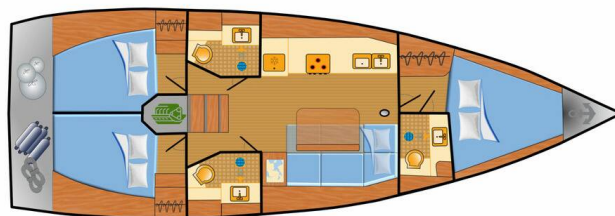

# DUFOUR 390

Elena (2022)

Sailing yacht Dufour 390 Elena, built in 2022 is anchored in the Marina Tehnomont Veruda, Pula, Istra, Croatia. It has 3 cabins, can accommodate 6 + 2 people and has 3 toilets. Bed linen and kitchen equipment are included in the price.