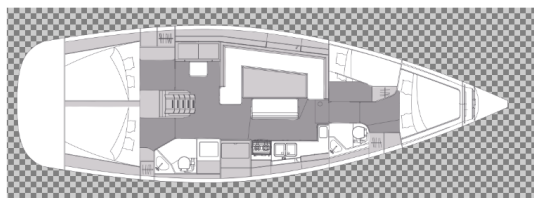

# ELAN IMPRESSION 45.1

Marita (2022)

Sailing yacht **Elan Impression 45.1 Marita**, built in **2022** is anchored in the **Marina Kastela, Split region, Croatia**. It has **4 cabins**, can accommodate **8 + 2 people** and has **2 toilets**. Bed linen and kitchen equipment are included in the price.