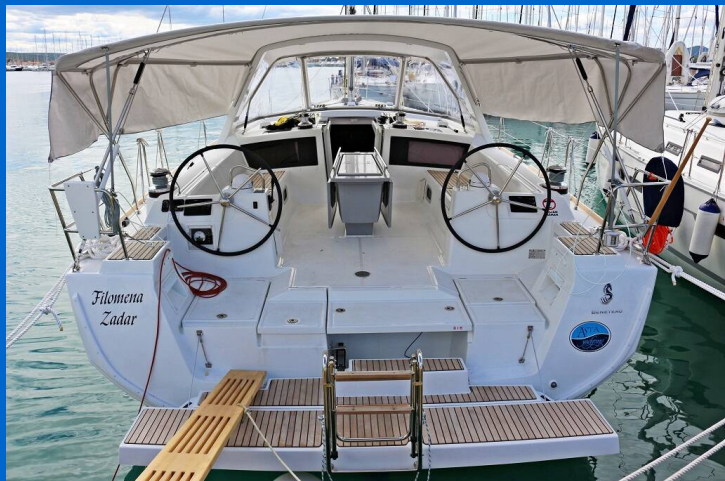

# OCEANIS 48

Filomena (2014)

Sailing yacht Oceanis 48 Filomena, built in 2014 is anchored in the Sukosan, D-Marin Dalmacija Marina, Zadar region, Croatia. It has 5 cabins, can accommodate 10 + 1 people and has 3 toilets. Bed linen and kitchen equipment are included in the price.

## YACHT SPECIFICATIONS

Yacht Base

**Sukosan, D-Marin Dalmacija Marina,  
Croatia**

Yacht ID

**376**

Brands

**Beneteau**

Yacht name

**Filomena**

Production year

**2014**

Length

**48 ft**

Cabins

**5**

Berths

## STANDARD YACHT EQUIPMENT

Deck	<b>Bimini top, Cockpit table, Cockpit/stern, outside shower, Dinghy, Electric anchor windlass, Sprayhood</b>
Entertainment	<b>CD MP3 player, TV</b>
Galley	<b>Refrigerator</b>
Interior	<b>Lowerable salon table</b>
Navigation	<b>Autopilot, Bow thruster, GPS chart plotter - cockpit, Wind instrument/Anemometer</b>
Safety	<b>VHF radio</b>
Yacht electrics	<b>Solar panels</b>