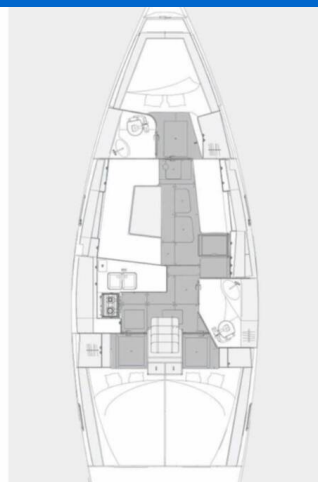

# ELAN IMPRESSION 40.1

Ciao Bella (2022)

Sailing yacht Elan Impression 40.1 Ciao Bella, built in 2022 is anchored in the **Marina Kastela, Split region, Croatia**. It has **3 cabins**, can accommodate **6 + 2 people** and has **2 toilets**. Bed linen and kitchen equipment are included in the price.

**Ciao Bella**

Production year

**2022**

Length

**39 ft**

Cabins

**3**

Berths