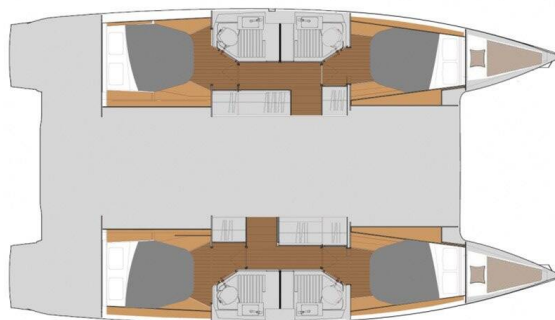

FOUNTAINÉ PAJOT ASTREA 42

Imagine (2022)

Catamaran Fountaine Pajot Astrea 42 Imagine, built in 2022 is anchored in the Marina Mandalina, Sibenik, Šibenik region, Croatia. It has 4 + 2 cabins, can accommodate 8 + 2 + 2 people and has 4 toilets. Bed linen and kitchen equipment are included in the price.

Imagine

Production year

2022

Length

41 ft

Cabins

4 + 2

Berths