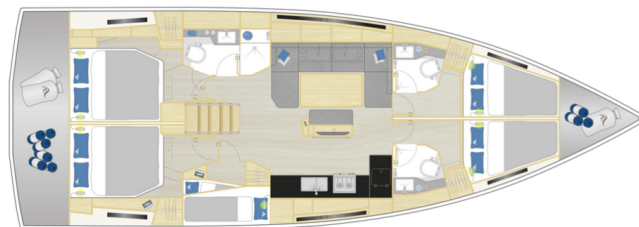

HANSE 460

Jameson (2022)

Sailing yacht Hanse 460 Jameson, built in 2022 is anchored in the Marina Kornati, Biograd, Zadar region, Croatia. It has 5 cabins, can accommodate 10 people and has 3 toilets. Bed linen and kitchen equipment are included in the price.

Jameson

Production year

2022

Length

48 ft

Cabins

5

Berths