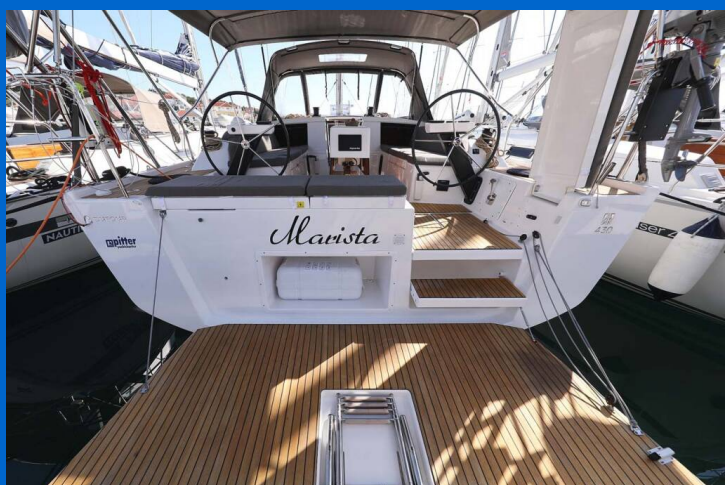

DUFOUR 430

Marista (2022)

Sailing yacht Dufour 430 Marista, built in 2022 is anchored in the Murter, ACI Marina Jezera, Šibenik region, Croatia. It has 4 cabins, can accommodate 8 + 2 people and has 2 toilets. Bed linen and kitchen equipment are included in the price.

Marista

Production year

2022

Length

43 ft

Cabins

4

Berths