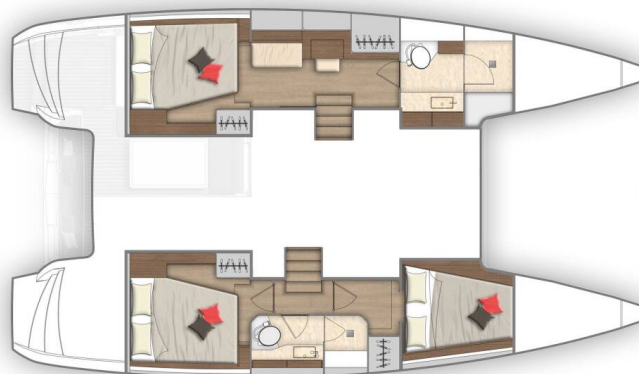

LAGOON 40

Lubina (2021)

Catamaran Lagoon 40 Lubina, built in 2021 is anchored in the Marina Frapa, Rogoznica, Šibenik region, Croatia. It has 3 + 2 cabins, can accommodate 6 + 2 + 2 people and has 3 toilets. Bed linen and kitchen equipment are included in the price. Bed linen and kitchen equipment are included in the price.

Lubina

Production year

2021

Length

39 ft

Cabins

3 + 2

Berths