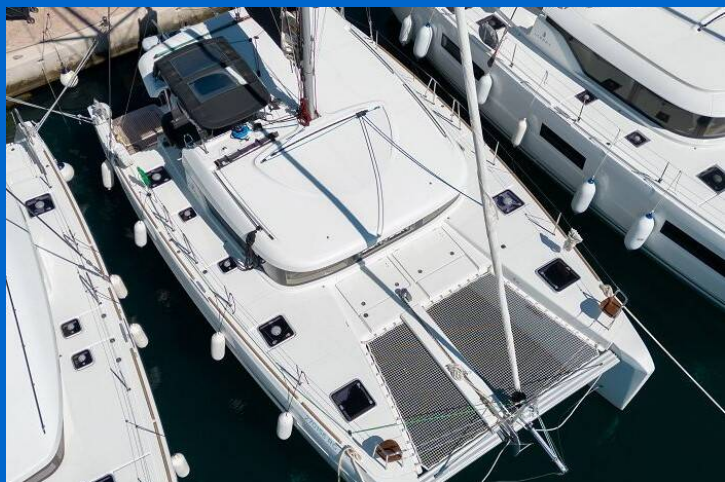

LAGOON 40

Lubina (2021)

Catamaran Lagoon 40 Lubina, built in 2021 is anchored in the Marina Frapa, Rogoznica, Šibenik region, Croatia. It has 3 + 2 cabins, can accommodate 6 + 2 + 2 people and has 3 toilets. Bed linen and kitchen equipment are included in the price. Bed linen and kitchen equipment are included in the price.

YACHT SPECIFICATIONS

Yacht Base

Marina Frapa, Rogoznica, Croatia

Yacht ID

3722

Brands

Lagoon

Yacht name

Lubina

Production year

2021

Length

39 ft

Cabins

3 + 2

Berths