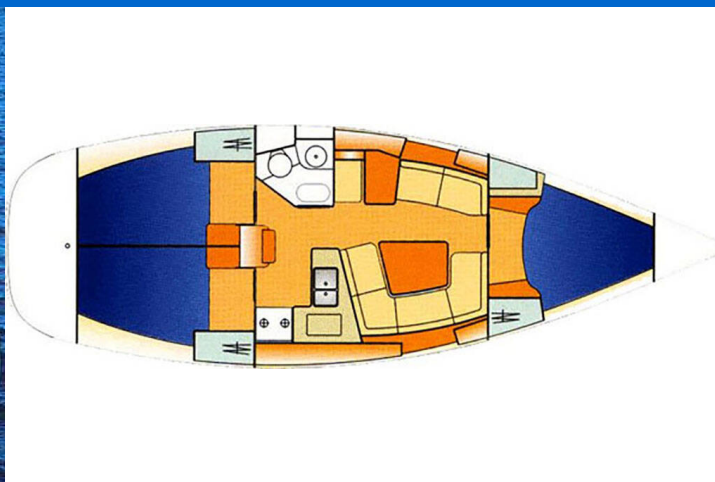

SUN ODYSSEY 37

Alki (2003)

Sailing yacht Sun Odyssey 37 Alki, built in 2003 is anchored in the Lefkas, Nikiana Marina, Ionian Islands, Greece. It has 3 cabins, can accommodate 6 people and has 1 toilets. Bed linen and kitchen equipment are included in the price.

Alki

Production year

2003

Length

38 ft

Cabins

3

Berths