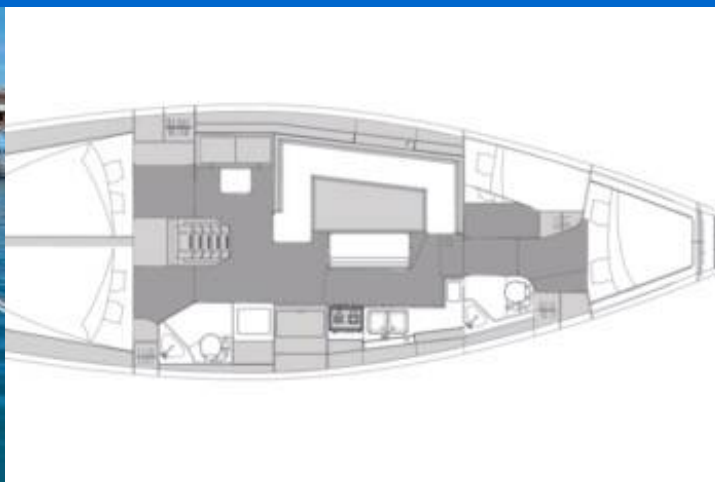

ELAN IMPRESSION 45.1

Albatros (2021)

Sailing yacht **Elan Impression 45.1 Albatros**, built in **2021** is anchored in the **ACI Marina Trogir, Split region, Croatia**. It has **4 cabins**, can accommodate **8 + 2 people** and has **2 toilets**. Bed linen and kitchen equipment are included in the price.

Albatros

Production year

2021

Length

44 ft

Cabins

4

Berths

8 + 2

WC

2

Engine

1 x 39 HP

Fuel tank

270 l

WEBSITE