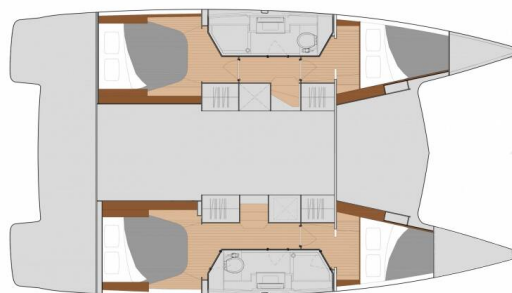

FONTAINE PAJOT LUCIA 40

Wish You Were Here (2020)

Catamaran Fountaine Pajot Lucia 40 Wish You Were Here, built in 2020 is anchored in the **BVI, Tortola, Ritter House Marina, British Virgin Islands, British Virgin Islands**. It has **4 cabins**, can accommodate **8 people** and has **2 toilets**. Bed linen and kitchen equipment are included in the price.

Wish You Were Here

Production year

2020

Length

38 ft

Cabins

4

Berths