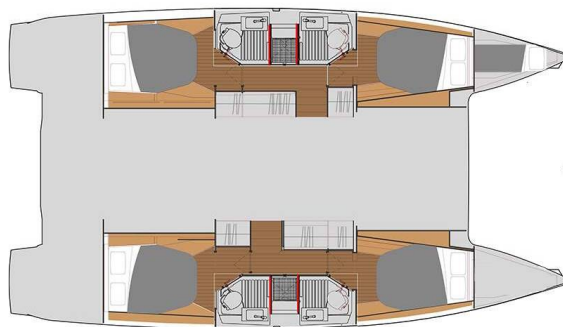

FOUNTAIN PAJOT ASTREA 42

Time Thief (2020)

Catamaran Fountaine Pajot Astrea 42 Time Thief, built in 2020 is anchored in the BVI, Tortola, Ritter House Marina, British Virgin Islands, British Virgin Islands. It has 4 + 1 cabins, can accommodate 8 + 1 people and has 4 toilets. Bed linen and kitchen equipment are included in the price.

YACHT SPECIFICATIONS

Yacht Base

**BVI, Tortola, Ritter House Marina,
British Virgin Islands**

Yacht ID

3697

Brands

Fountaine Pajot

Yacht name

Time Thief

Production year

2020

Length

41 ft

Cabins

4 + 1

Berths

8 + 1

Max Persons

9

WC

4

Engine

2 x 40 HP

Fuel tank

470 l

WEBSITE

www.plujeme.cz

PHONE

+420 720 755 085

MOBILE

+420 777 170 276

E-MAIL

info@plujeme.cz

PLUJEME RÁDI S.R.O.

Dlouhá 730/35, 11000 Praha 1 – Staré Město, Czech Republic