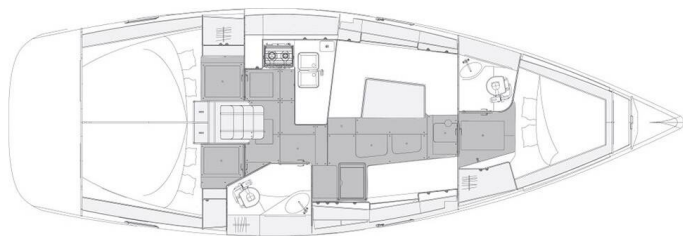

ELAN IMPRESSION 40.1

Valata (2022)

Sailing yacht **Elan Impression 40.1 Valata**, built in **2022** is anchored in the **Marina Pirovac, Šibenik region, Croatia**. It has **3 cabins**, can accommodate **6 + 2 people** and has **2 toilets**. Bed linen and kitchen equipment are included in the price.

Valata

Production year

2022

Length

39 ft

Cabins

3

Berths