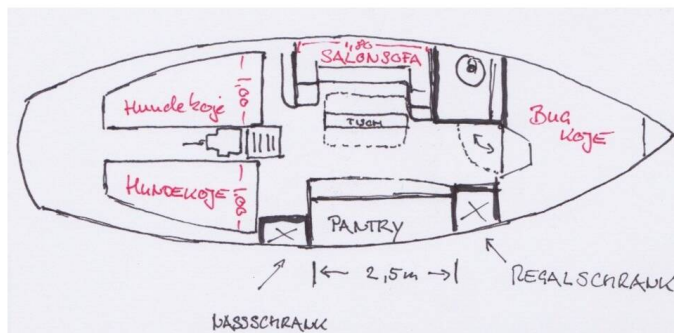

PILOT CUTTER

Black Bird (1982)

Sailing yacht Pilot Cutter Black Bird, built in 1982 is anchored in the Marina Tehnomont Veruda, Pula, Istra, Croatia. It has 1 cabins, can accommodate 4 people and has 1 toilets. Bed linen and kitchen equipment are included in the price.