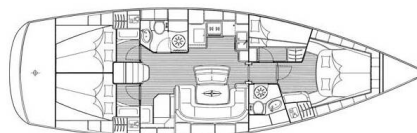

BAVARIA 46 CRUISER

Seven Sisters (2007)

Sailing yacht **Bavaria 46 Cruiser Seven Sisters**, built in **2007** is anchored in the **ACI Marina Split, Split region, Croatia**. It has **4 cabins**, can accommodate **8 + 1 people** and has **2 toilets**. Bed linen and kitchen equipment are included in the price.

Seven Sisters

Production year

2007

Length

47 ft

Cabins

4

Berths