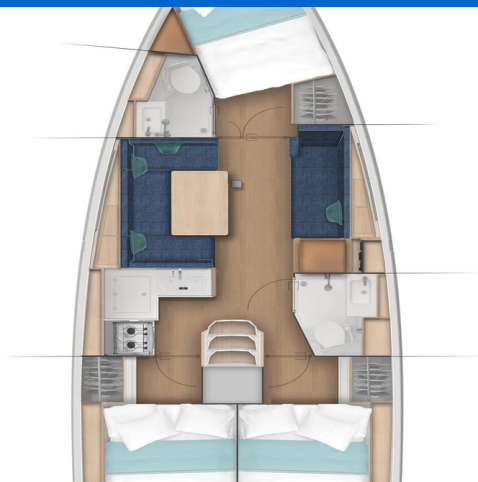

# SUN ODYSSEY 380

Nala (2022)

Sailing yacht Sun Odyssey 380 Nala, built in 2022 is anchored in the Marina Kornati, Biograd, Zadar region, Croatia. It has 3 cabins, can accommodate 6 + 2 people and has 2 toilets. Bed linen and kitchen equipment are included in the price.

**Nala**

Production year

**2022**

Length

**37 ft**

Cabins

**3**

Berths