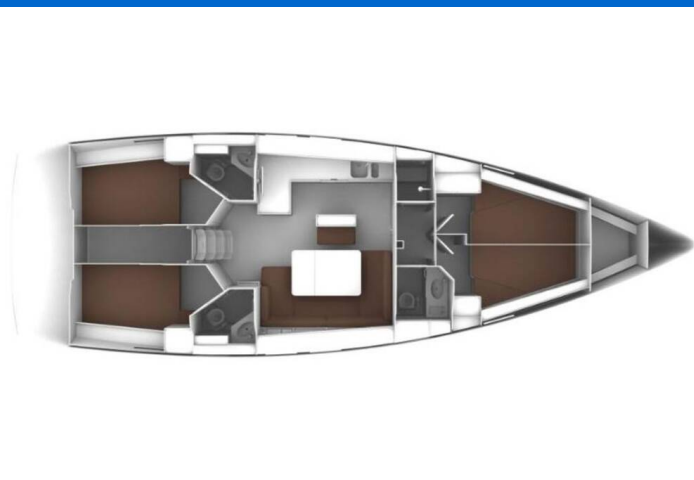

# BAVARIA CRUISER 46

Trinity (2021)

Sailing yacht **Bavaria Cruiser 46 Trinity**, built in **2021** is anchored in the **Marmaris, Netsel Marina, Aegean, Turkey**. It has **4 cabins**, can accommodate **8 people** and has **3 toilets**. Bed linen and kitchen equipment are included in the price.

**Trinity**

Production year

**2021**

Length

**47 ft**

Cabins

**4**

Berths