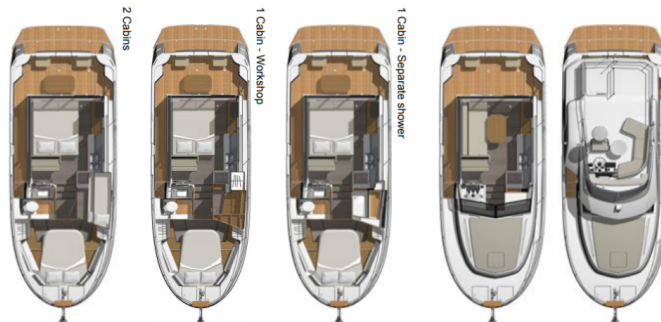

# SWIFT TRAWLER 30

Oasiss (2019)

Motor boat **Swift Trawler 30 Oasiss**, built in **2019** is anchored in the **Lučica Vinkuran, Istra, Croatia**. It has **2 cabins**, can accommodate **4 + 2 people** and has **1 toilets**. Bed linen and kitchen equipment are included in the price.

**Oasiss**

Production year

**2019**

Length

**34 ft**

Cabins

**2**

Berths

**4 + 2**

Max Persons

**8**

WC

**1**

Engine

**1 x 370 HP**

Fuel tank