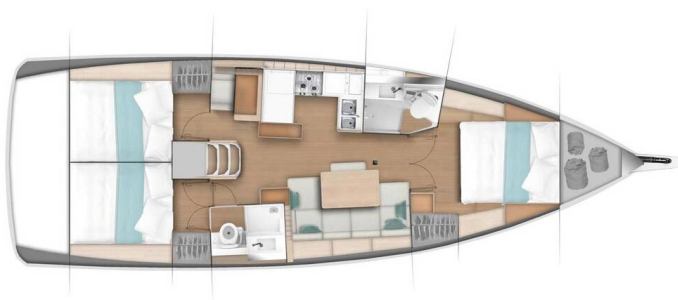

SUN ODYSSEY 440

Follow your Dream (2022)

Sailing yacht Sun Odyssey 440 Follow your Dream, built in 2022 is anchored in the **Marina Kornati, Biograd, Zadar region, Croatia**. It has **3 cabins**, can accommodate **6 + 2 people** and has **2 toilets**. Bed linen and kitchen equipment are included in the price.

Follow your Dream

Production year

2022

Length

43 ft

Cabins

3

Berths