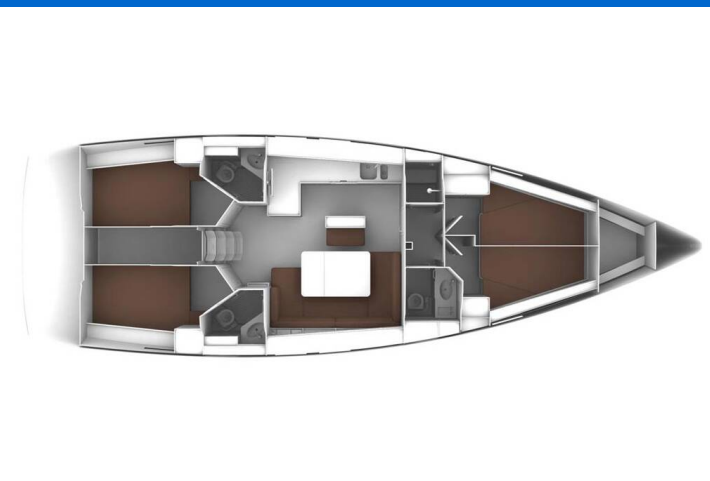

BAVARIA CRUISER 46

Panda IV (2022)

Sailing yacht **Bavaria Cruiser 46 Panda IV**, built in **2022** is anchored in the **Marina Tehnomont Veruda, Pula, Istra, Croatia**. It has **4 cabins**, can accommodate **8 + 1 people** and has **3 toilets**. Bed linen and kitchen equipment are included in the price.

Panda IV

Production year

2022

Length

47 ft

Cabins

4

Berths