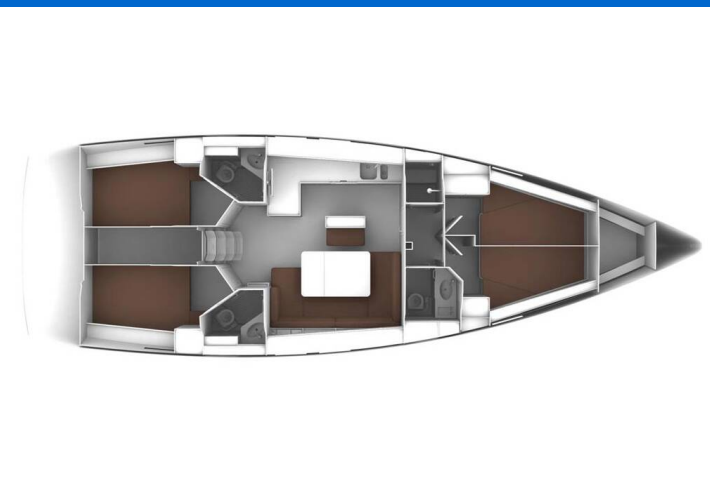

# BAVARIA CRUISER 46

Panda IV (2022)

Sailing yacht **Bavaria Cruiser 46 Panda IV**, built in **2022** is anchored in the **Marina Tehnomont Veruda, Pula, Istra, Croatia**. It has **4 cabins**, can accommodate **8 + 1 people** and has **3 toilets**. Bed linen and kitchen equipment are included in the price.

**Panda IV**

Production year

**2022**

Length

**47 ft**

Cabins

**4**

Berths