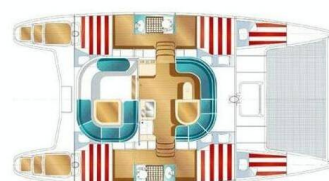

NAUTITECH 40 OPEN

Ti Kay (2002)

Catamaran Nautitech 40 Open Ti Kay, built in 2002 is anchored in the **San Blas, Corazon de Jesus, San Blas, Panama**. It has **3 + 1 cabins**, can accommodate **6 + 1 people** and has **2 toilets**. Bed linen and kitchen equipment are included in the price.