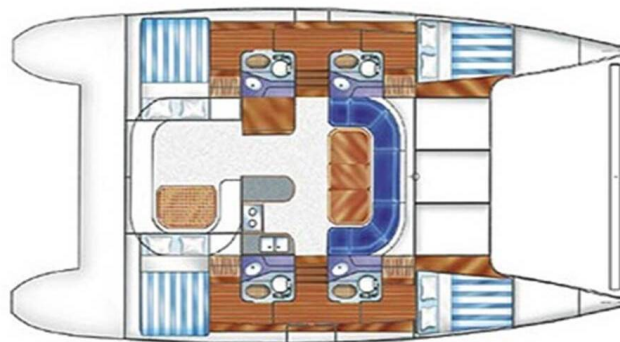

NAUTITECH 44

Valpar (1995)

Catamaran Nautitech 44 Valpar, built in 1995 is anchored in the San Blas, Corazon de Jesus, San Blas, Panama. It has 4 cabins, can accommodate 8 people and has 4 toilets. Bed linen and kitchen equipment are included in the price.

Valpar

Production year

1995

Length

44 ft

Cabins

4

Berths