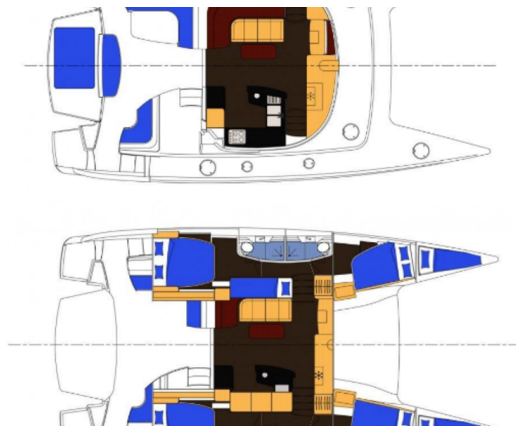

SALINA 48

Zenith (2008)

Catamaran **Salina 48 Zenith**, built in **2008** is anchored in the **San Blas, Corazon de Jesus, San Blas, Panama**. It has **4 + 2 cabins**, can accommodate **8 + 2 people** and has **4 toilets**. Bed linen and kitchen equipment are included in the price.

Zenith

Production year

2008

Length

47 ft

Cabins

4 + 2

Berths