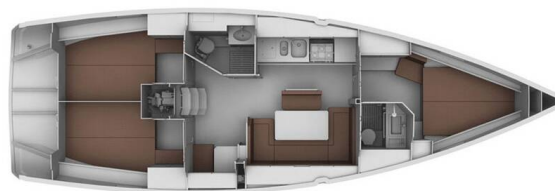

BAVARIA CRUISER 40

Orca (2013)

Sailing yacht **Bavaria Cruiser 40 Orca**, built in **2013** is anchored in the **Marina Zenta, Split, Split region, Croatia**. It has **3 cabins**, can accommodate **6 + 1 people** and has **2 toilets**. Bed linen and kitchen equipment are included in the price.