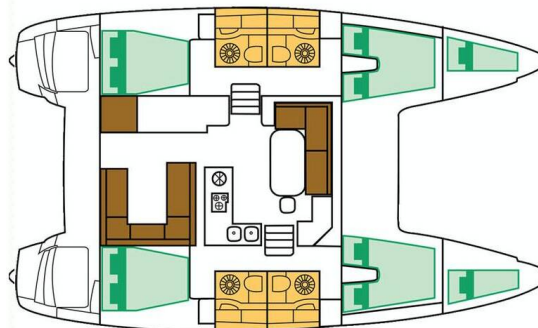

# LAGOON 400 S2

Ana (2016)

Catamaran Lagoon 400 S2 Ana, built in 2016 is anchored in the Marina Kastela, Split region, Croatia. It has 4 + 2 cabins, can accommodate 8 + 2 + 2 people and has 4 toilets. Bed linen and kitchen equipment are included in the price.

## YACHT SPECIFICATIONS

Yacht Base

**Marina Kastela, Croatia**

Yacht ID

**3594**

Brands

**Lagoon**

Yacht name

**Ana**

Production year

**2016**

Length

**39 ft**

Cabins

**4 + 2**

Berths