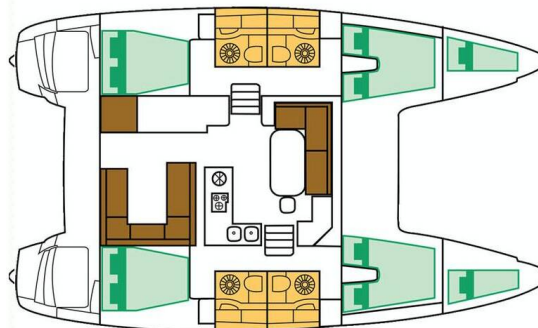

LAGOON 400 S2

Ana (2016)

Catamaran Lagoon 400 S2 Ana, built in 2016 is anchored in the Marina Kastela, Split region, Croatia. It has 4 + 2 cabins, can accommodate 8 + 2 + 2 people and has 4 toilets. Bed linen and kitchen equipment are included in the price.

YACHT SPECIFICATIONS

Yacht Base

Marina Kastela, Croatia

Yacht ID

3594

Brands

Lagoon

Yacht name

Ana

Production year

2016

Length

39 ft

Cabins

4 + 2

Berths