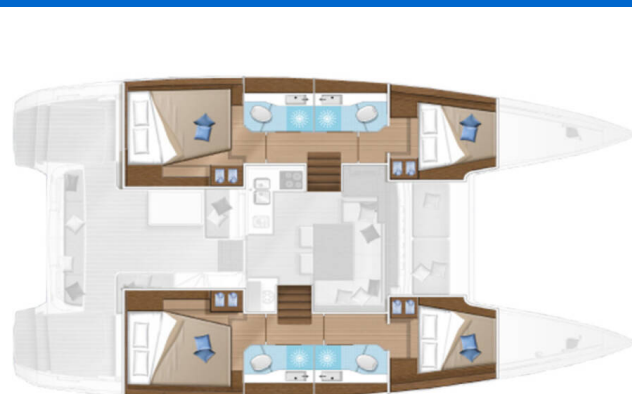

LAGOON 40

Gimme Kiss (2020)

Catamaran Lagoon 40 Gimme Kiss, built in 2020 is anchored in the **Sukosan, D-Marin Dalmacija Marina, Zadar region, Croatia**. It has **4 + 2 cabins**, can accommodate **8 + 2 + 2 people** and has **4 toilets**. Bed linen and kitchen equipment are included in the price.

Gimme Kiss

Production year

2020

Length

39 ft

Cabins

4 + 2

Berths