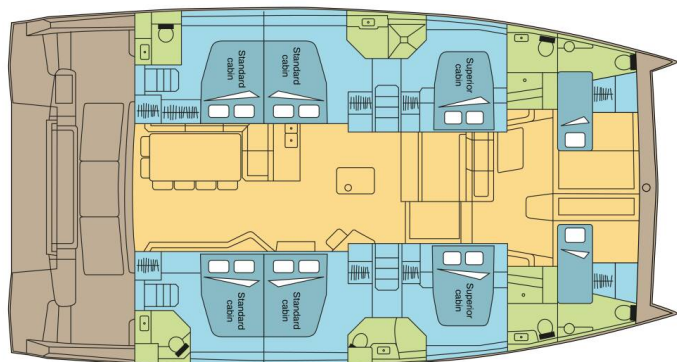

BALI 5.4

DREAM JAMESBY_DB (2020)

Catamaran Bali 5.4 DREAM JAMESBY_DB, built in 2020 is anchored in the **St. Martin, Marina de L'Anse Marcel, St. Martin, Caribbean**. It has **6 + 2 cabins**, can accommodate **12 + 2 people** and has **6 + 2 toilets**. Bed linen and kitchen equipment are included in the price.

DREAM JAMESBY_DB

Production year

2020

Length

55 ft

Cabins

6 + 2

Berths