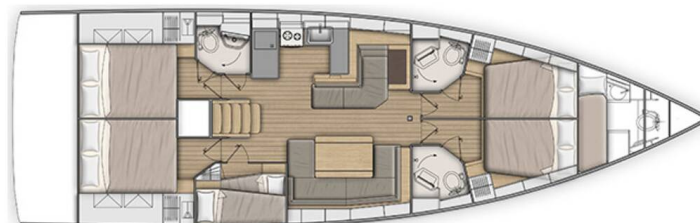

OCEANIS 51.1

Orion (2021)

Sailing yacht Oceanis 51.1 Orion, built in 2021 is anchored in the Lavrion, main port, Athens area/Saronic/Peloponese, Greece. It has 5 + 1 cabins, can accommodate 10 + 1 + 1 people and has 3 + 1 toilets. Bed linen and kitchen equipment are included in the price.

Orion

Production year

2021

Length

52 ft

Cabins

5 + 1

Berths