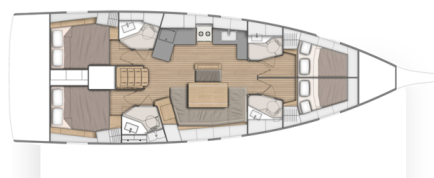

OCEANIS 46.1

Blue Satellite (2019)

Sailing yacht Oceanis 46.1 Blue Satellite, built in 2019 is anchored in the Athens, Alimos marina, Athens area/Saronic/Peloponese, Greece. It has 4 cabins, can accommodate 8 + 2 people and has 4 toilets. Bed linen and kitchen equipment are included in the price.

Blue Satellite

Production year

2019

Length

48 ft

Cabins

4

Berths