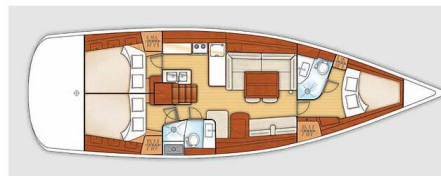

# OCEANIS 46

Viento (2008)

Sailing yacht **Oceanis 46 Viento**, built in **2008** is anchored in the **Fethiye, Ece Saray Marina Resort, Aegean, Turkey**. It has **3 cabins**, can accommodate **6 people** and has **2 toilets**. Bed linen and kitchen equipment are included in the price.