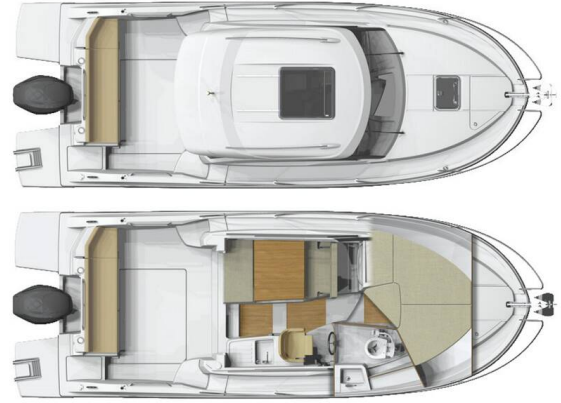

ANTARES 8 OB

Lovre (2021)

Motor boat Antares 8 OB Lovre, built in 2021 is anchored in the Marina Mandalina, Sibenik, Šibenik region, Croatia. It has 1 cabins, can accommodate 2 + 2 people and has 1 toilets. Bed linen and kitchen equipment are included in the price.

YACHT SPECIFICATIONS

Yacht Base	Yacht ID	Brands
Marina Mandalina, Sibenik, Croatia	3512	Beneteau
Yacht name	Production year	Length
Lovre	2021	27 ft
Cabins	Berths	
1	2 + 2	
WC	Engine	Fuel tank
1	1 x 250 HP	280 l