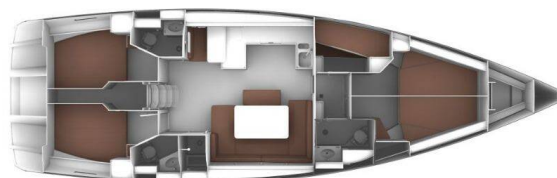

BAVARIA CRUISER 51

Locura (2015)

Sailing yacht **Bavaria Cruiser 51 Locura**, built in **2015** is anchored in the **Marina Vrsar, Istra, Croatia**. It has **5 cabins**, can accommodate **10 people** and has **3 toilets**. Bed linen and kitchen equipment are included in the price.

Locura

Production year

2015

Length

51 ft

Cabins

5

Berths