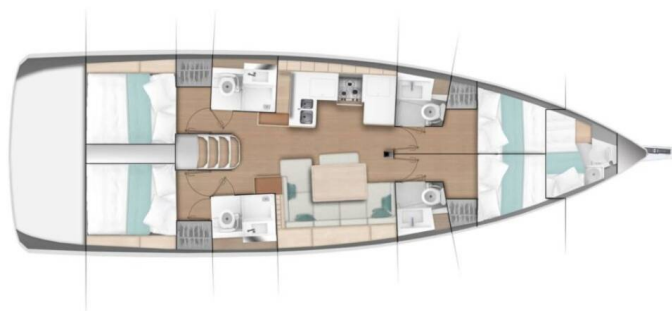

SUN ODYSSEY 490

Bellatrix (2020)

Sailing yacht Sun Odyssey 490 Bellatrix, built in 2020 is anchored in the **Preveza, Main Port, Ionian Islands, Greece**. It has **4 + 1 cabins**, can accommodate **8 + 2 + 2 people** and has **4 + 1 toilets**. Bed linen and kitchen equipment are included in the price.

Bellatrix

Production year

2020

Length

47 ft

Cabins

4 + 1

Berths